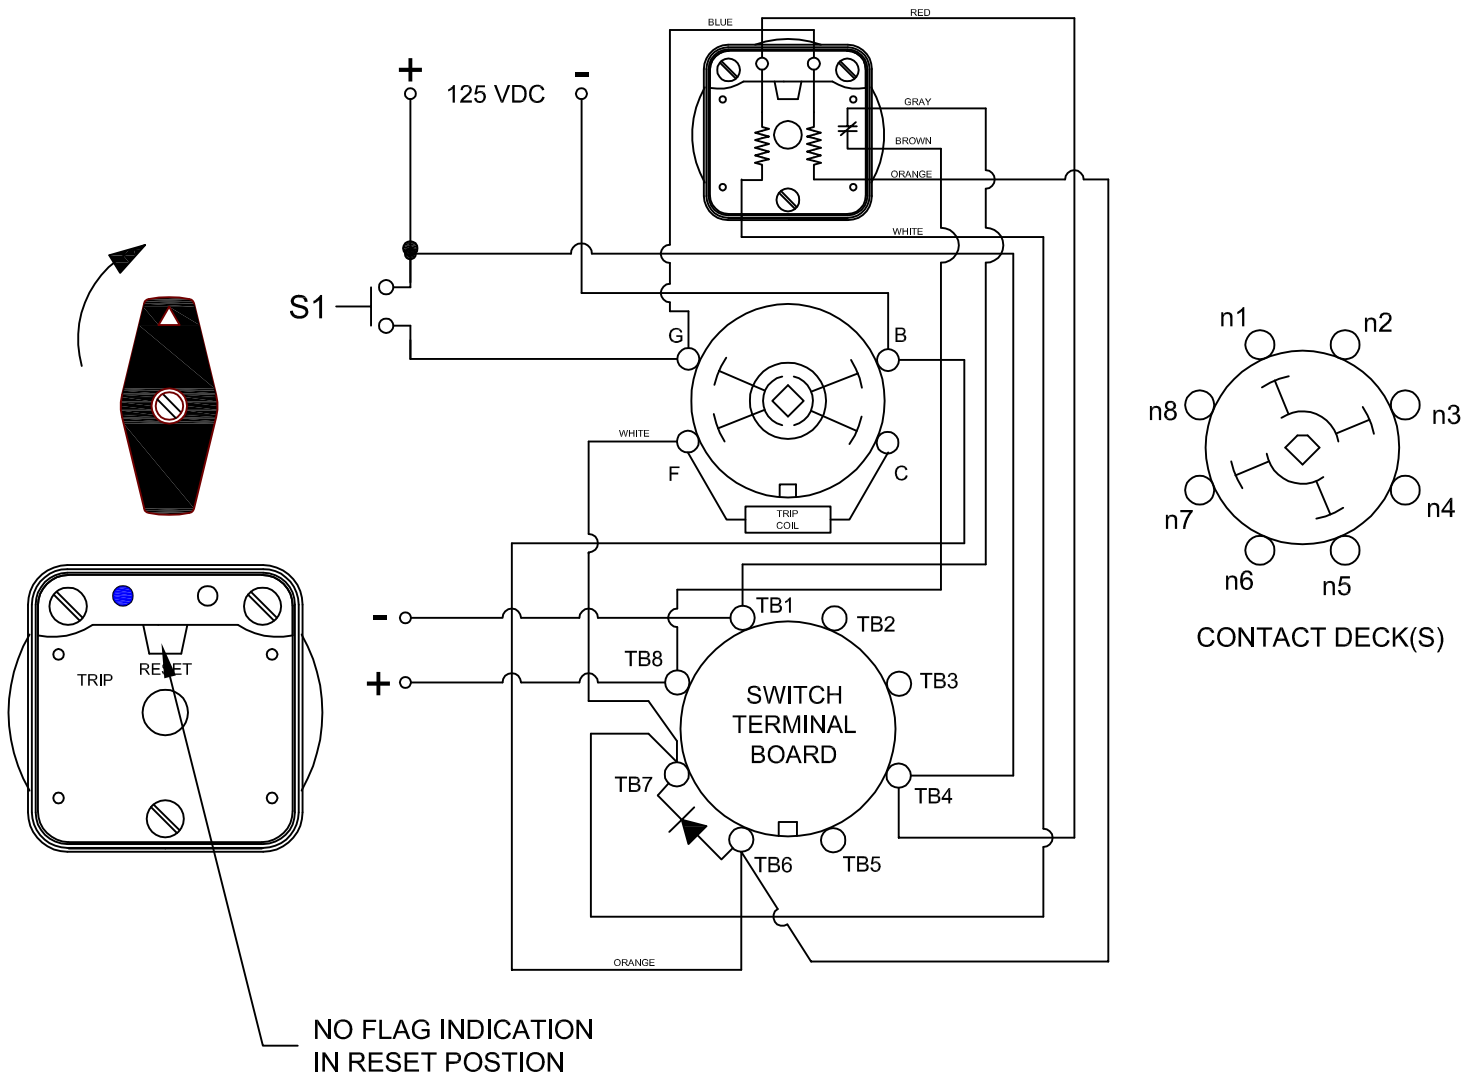

DRILLING (PANEL) DIMENSIONS

DESCRIPTION

7607D 125VDCEXD

DESCRIPTION
7607D 125VDCEXD
308 COMPONENTS DRIVE SMITHFIELD, NC 27577 USA

LOCK-OUT RELAYS (LOR)

GENERAL OPERATION:

THE HANDLE OF THE LOR MUST BE MANUALLY ROTATED CLOCKWISE TO PLACE THE UNIT IN THE "RESET" POSITION (SEE FIGURE A)

CONDITION #1	
ROTOR	RESET (AS SHOWN)
SWITCH 1 (S1)	OPEN

RESULT	
LEFT LED	ON
RIGHT LED	OFF
SCADA CIRCUIT (TRIP COIL MONITOR)	OPEN

FIGURE A - RESET POSITION

DESCRIPTION

7607D 125VDCEXD

CONDITION #2	
ROTOR	RESET (AS SHOWN)
SWITCH 1 (S1)	OPEN

RESULT	
LEFT LED	OFF
RIGHT LED	OFF
SCADA SWITCH	CLOSED

WHEN S1 OPENS, THE RIGHT LED WILL TURN OFF THE SCADA CIRCUIT WILL REMAIN CLOSED UNTIL THE LOR IS ROTATED BACK TO THE RESET POSITION.

FIGURE B - TRIP POSITION