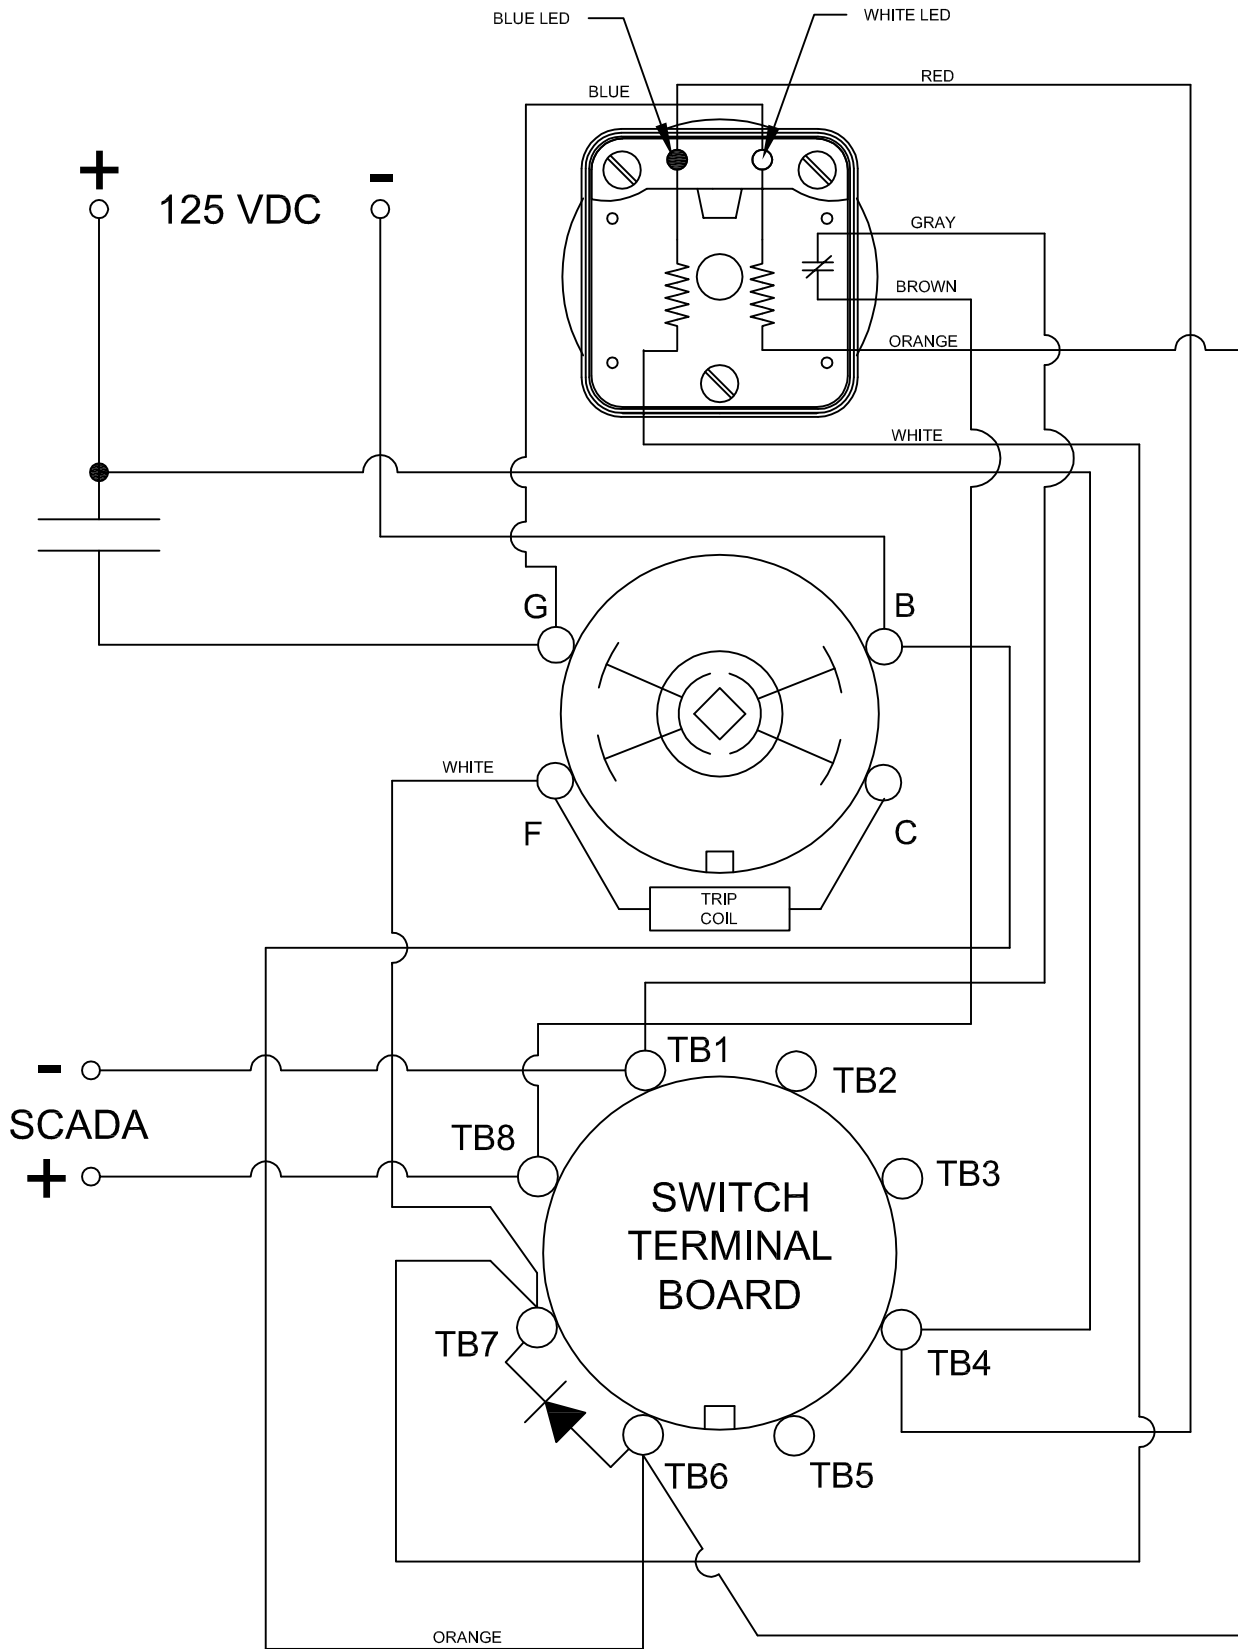

SPECIFICATIONS:

NO. OF POSITIONS: 2, TRIP AND RESET

NO. OF SECTIONS: 7

CONTACTS: 2 NORMALLY OPEN
2 NORMALLY CLOSED
PER DECK

ACTION: 45° POSITIVE TRIP DETENT
STATIONARY CONTACTS : SILVER OVER COPPER
NAMEPLATE: AS SHOWN

OVERLOAD CURRENT (50 OPERATIONS):

95 A/120 VAC
65 A/240 VAC
35 A/600 VAC

DIELECTRIC STRENGTH: 2200 VRMS

INSULATION RESISTANCE: 100 MEGOHMS INITIAL

CONTACT RESISTANCE: 10 MILLIOHMS MAX. INITIAL

DECK	CONTACTS	POSITION	
		TRIP	RESET
1	11 — — 13		
	12 — — 18	X	X
	15 — — 17		
	16 — — 14	X	X
2	21 — — 23		
	22 — — 28	X	X
	25 — — 27		
	26 — — 24	X	X
3	31 — — 33		
	32 — — 38	X	X
	35 — — 37		
	36 — — 34	X	X
4	41 — — 43		
	42 — — 48	X	X
	45 — — 47		
	46 — — 44	X	X

DRILLING (PANEL) DIMENSIONS

DESCRIPTION

7607D 125VDCEXD

DESCRIPTION
7607D 125VDCEXD
308 COMPONENTS DRIVE SMITHFIELD, NC 27577 USA

LOCK-OUT RELAYS (LOR)

GENERAL OPERATION:

THE HANDLE OF THE LOR MUST BE MANUALLY ROTATED CLOCKWISE TO PLACE THE UNIT IN THE "RESET" POSITION (SEE FIGURE A)

CONDITION #1	
ROTOR	RESET (AS SHOWN)
SWITCH 1 (S1)	OPEN

RESULT	
LEFT LED	ON
RIGHT LED	OFF
SCADA CIRCUIT (TRIP COIL MONITOR)	OPEN

FIGURE A - RESET POSITION

DESCRIPTION

7607D 125VDCEXD

CONDITION #2	
ROTOR	RESET (AS SHOWN)
SWITCH 1 (S1)	OPEN