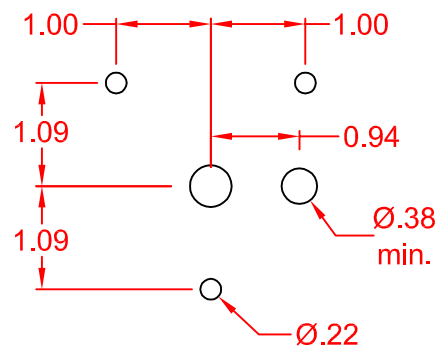

OVERLOAD CURRENT (50 OPERATIONS):

95 A/120 VAC
65 A/240 VAC
35 A/600 VAC

DIELECTRIC STRENGTH: 2200 VRMS

INSULATION RESISTANCE: 100 MEGOHMS INITIAL

CONTACT RESISTANCE: 10 MILLIOHMS MAX. INITIAL

DECK	CONTACTS	POSITION	
		TRIP	RESET
1	11 — — 13		
	12 — — 18	X	X
	15 — — 17		
	16 — — 14	X	X
2	21 — — 23		
	22 — — 28	X	X
	25 — — 27		
	26 — — 24	X	X
3	31 — — 33		
	32 — — 38	X	X
	35 — — 37		
	36 — — 34	X	X
4	41 — — 43		
	42 — — 48	X	X
	45 — — 47		
	46 — — 44	X	X

DECK	CONTACTS	POSITION	
		TRIP	RESET
5	51 — — 53		
	52 — — 58	X	X
	55 — — 57		
	56 — — 54	X	X
6	61 — — 63		
	62 — — 68	X	X
	65 — — 67		
	66 — — 64	X	X
7	71 — — 73		
	72 — — 78	X	X
	75 — — 77		
	76 — — 74	X	X

DRILLING (PANEL) DIMENSIONS

DESCRIPTION

7607D 125VDCEXD

DESCRIPTION
7607D 125VDCEXD
308 COMPONENTS DRIVE SMITHFIELD, NC 27577 USA

LOCK-OUT RELAYS (LOR)

GENERAL OPERATION:

THE HANDLE OF THE LOR MUST BE MANUALLY ROTATED CLOCKWISE TO PLACE THE UNIT IN THE "RESET" POSITION (SEE FIGURE A)