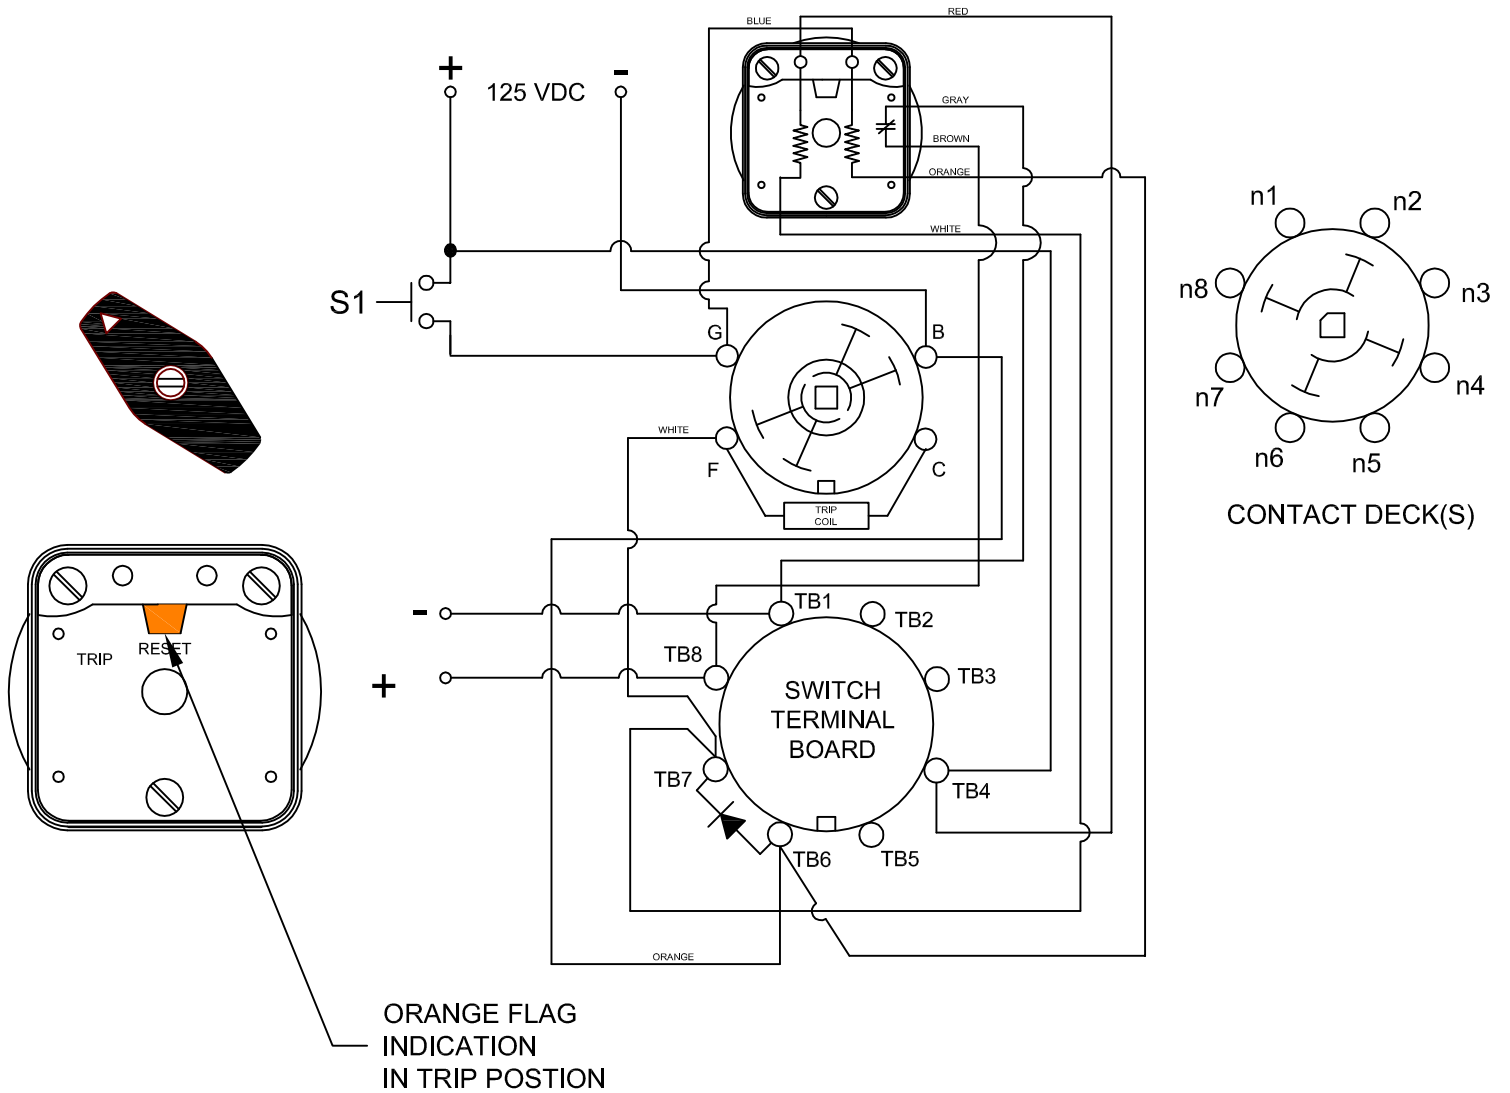

DRILLING (PANEL) DIMENSIONS

DESCRIPTION

7607D 125VDCEXD

DESCRIPTION
7607D 125VDCEXD
308 COMPONENTS DRIVE SMITHFIELD, NC 27577 USA

LOCK-OUT RELAYS (LOR)

GENERAL OPERATION:

THE HANDLE OF THE LOR MUST BE MANUALLY ROTATED CLOCKWISE TO PLACE THE UNIT IN THE "RESET" POSITION (SEE FIGURE A)

CONDITION #1	
ROTOR	RESET (AS SHOWN)
SWITCH 1 (S1)	OPEN

RESULT	
LEFT LED	ON
RIGHT LED	OFF
SCADA CIRCUIT (TRIP COIL MONITOR)	OPEN

FIGURE A - RESET POSITION

DESCRIPTION

7607D 125VDCEXD

CONDITION #2	
ROTOR	RESET (AS SHOWN)
SWITCH 1 (S1)	OPEN

RESULT	
LEFT LED	OFF
RIGHT LED	OFF
SCADA SWITCH	CLOSED

WHEN S1 OPENS, THE RIGHT LED WILL TURN OFF THE SCADA CIRCUIT WILL REMAIN CLOSED UNTIL THE LOR IS ROTATED BACK TO THE RESET POSITION.

FIGURE B - TRIP POSITION